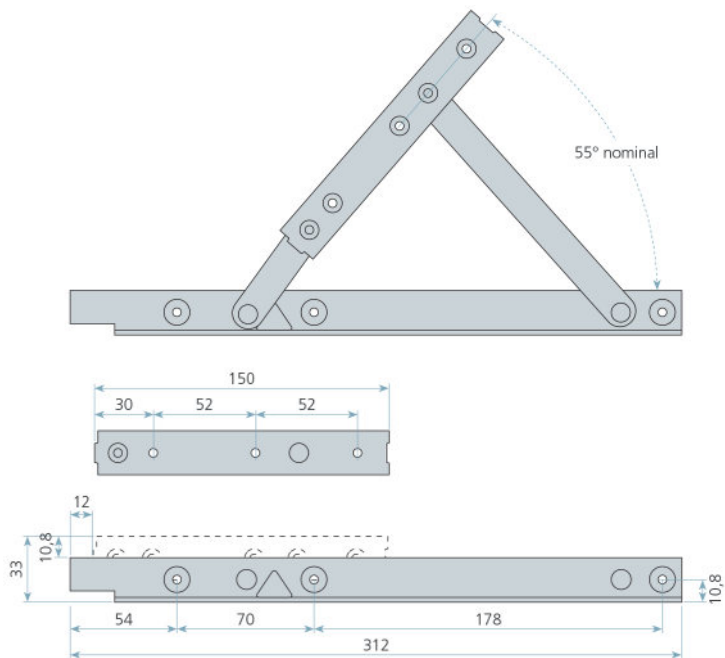

Code	Window	Stay length (mm)	Stack height (mm)	Max sash weight (kg)	Max sash height (mm)	Opening angle (°)
BP510B	Awning (Friction)	512	13	12	1300	27
BP510BNF	Awning (Non-friction)	512	13	12	1300	27

* Colour Black

Code	Window	Stay length (mm)	Stack height (mm)	Max sash weight (kg)	Max sash width (mm)	Opening angle (°)
BP305CB	Casement (Friction)	312	13	20	750	55

* Colour Black